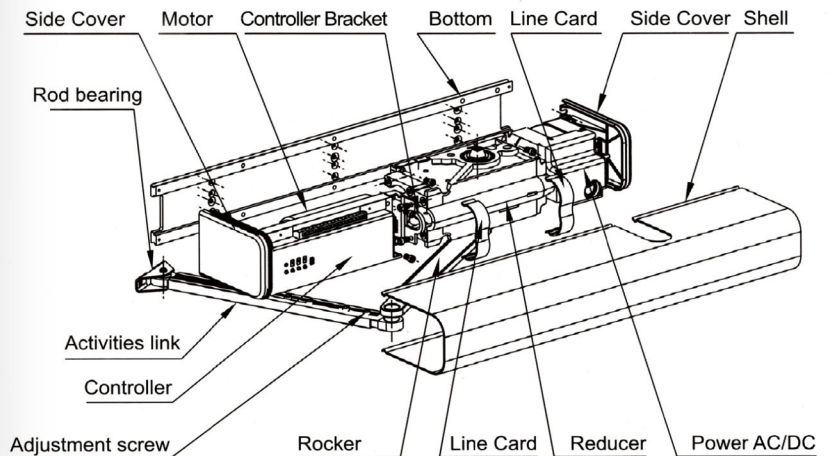

FAS-120 Automatic Swing Door Operator