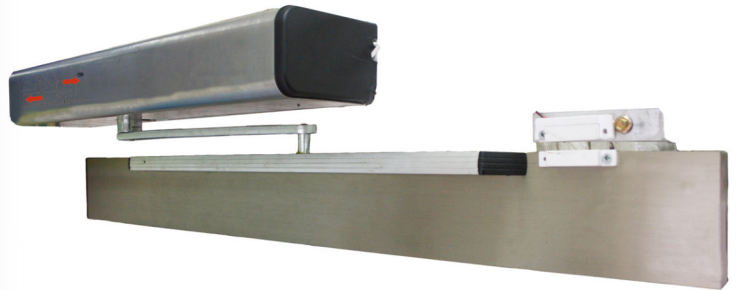

TM

FAS-120 Automatic Swing Door Operator

FAS-120 Automatic Swing Door Operator

Technical Data and Operating Conditions

Voltage	AC/220V
Power Frequency	50-60HZ
Rated	65-90w
Fuse protection	2.5 slow moving
Humidity	Relative humidity is not greater than 85%

Features :

Planetary gear reducer using the brushless motor technology, super-quiet operation so that you are using a more perfect and more convenient ; multi-interface, full-functions remote control technology is more two-door interlock, adjustable position feedback and other functions; excellent reliability, durable.

Performance Parameters :

For swing doors : the swinging doors of various materials door width 600 -1200 hao mi

Auto - open angle : 90 degrees the door weight 120 kg

Door hold time : 0.5 - 8 seconds adjustable

Closing speed : 3 - 6 seconds adjustable

Door speed : 3 - 6 seconds adjustable

FAS-120 Type gantry crane also has the following six features:

1. Remote control door closing closure and prohibition
2. Buffer function
3. Automatic overload protection:
4. Lock the door continuously adjustable intensity adjustment functions
5. Intelligent encountered barriers to protect
6. Intelligent over-temperature protection