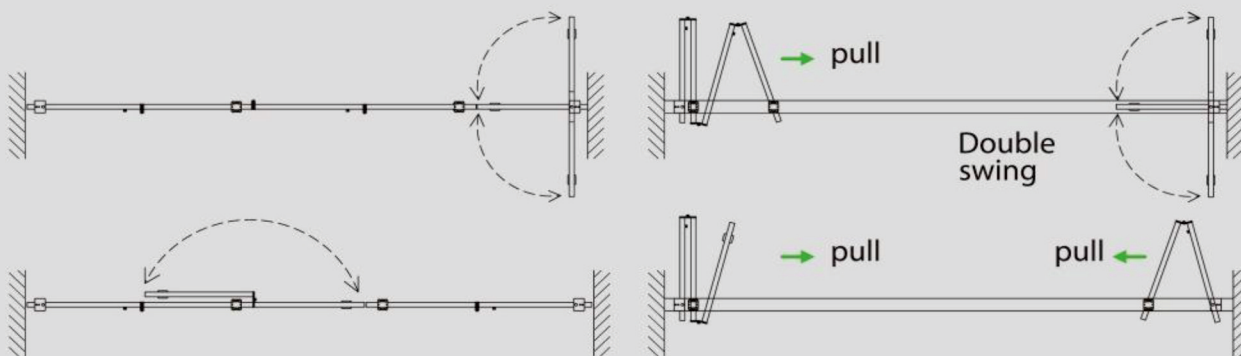

SFW-DR

HEAVY DUTY SLIDING AND FOLDING WALL SYSTEM

NO BOTTOM GUIDE REQUIRED!

Rollers Offset Type **SFW-DR** with last free single swing panel

Max. height:3000mm
Max. width:750mm
Max. weight:80kgs

Accessories For SFW-DR Systems

9125DR

Europrofile cylinder

- For Fixing To DRL-5025B Door Rail Lock.

SWS-80ST

Sliding Track

- Standard length in stock 3 meters.

Base panel

9150

Adjustable free pivot

- Fix to floor and special arm for fix to DR-101 or DR-102 door rail.
- Height adjustable.

9125DR

Top Center Pivot+Lower Part

- Fix in SWS-80ST sliding track with SWS-80LP in the door rail.