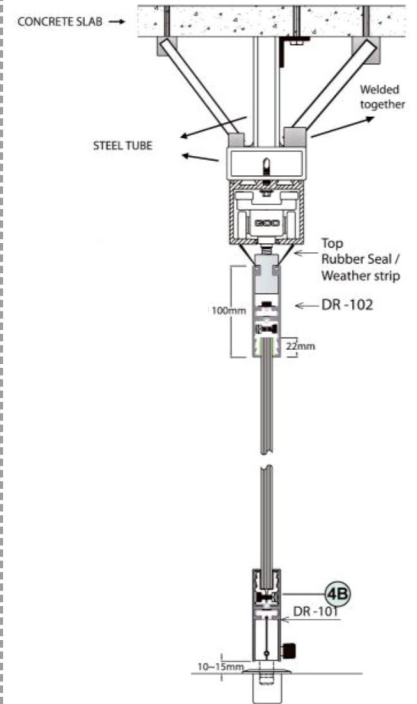

SFW-DR

HEAVY DUTY SLIDING AND FOLDING WALL SYSTEM

NO BOTTOM GUIDE REQUIRED!

Rollers Offset Type **SFW-DR** with last free single swing panel

Max. height:3000mm
Max. width:750mm
Max. weight:80kgs

Accessories For SFW-DR Systems

9125DR

Europrofile cylinder

- For Fixing To DRL-5025B Door Rail Lock.

SWS-80ST

Sliding Track

- Standard length in stock 3 meters.

Base panel

9150

Adjustable free pivot

- Fix to floor and special arm for fix to DR-101 or DR-102 door rail.
- Height adjustable.

9125DR

Top Center Pivot+Lower Part

- Fix in SWS-80ST sliding track with SWS-80LP in the door rail.

FRH-102

Folding Door Roller Hanger

- Fix in DR-102 door rail for sliding door panel.

FDH-102

Folding door hinge with fixing blocks.

DFB-102S

Side flush Bolt

- Fix in DR-101 or DR-102 door rail for locking to the floor with a side knob.