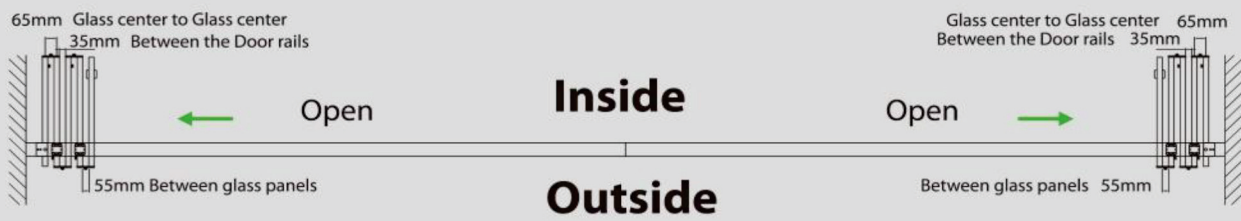

SFW-DR

HEAVY DUTY SLIDING AND FOLDING WALL SYSTEM

NO BOTTOM GUIDE REQUIRED!

Rollers Offset Type **SFW-DR** with last free single swing panel

Max. height:3000mm
Max. width:750mm
Max. weight:80kgs

Accessories For SFW-DR Systems

9125DR

Europrofile cylinder

- For Fixing To DRL-5025B Door Rail Lock.

SWS-80ST

Sliding Track

- Standard length in stock 3 meters.

Base panel

9150

Adjustable free pivot

- Fix to floor and special arm for fix to DR-101 or DR-102 door rail.
- Height adjustable.

9125DR

Top Center Pivot+Lower Part

- Fix in SWS-80ST sliding track with SWS-80LP in the door rail.