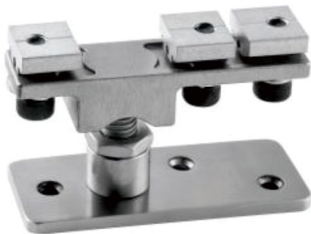

SFW-DR

HEAVY DUTY SLIDING AND FOLDING WALL SYSTEM

NO BOTTOM GUIDE REQUIRED!

Rollers Offset Type **SFW-DR** with last free single swing panel

Max. height:3000mm
Max. width:750mm
Max. weight:80kgs

Accessories For SFW-DR Systems

9125DR

Europrofile cylinder

- For Fixing To DRL-5025B Door Rail Lock.

SWS-80ST

Sliding Track

- Standard length in stock 3 meters.

Base panel

9150

Adjustable free pivot

- Fix to floor and special arm for fix to DR-101 or DR-102 door rail.
- Height adjustable.

9125DR

Top Center Pivot+Lower Part

- Fix in SWS-80ST sliding track with SWS-80LP in the door rail.

FRH-102

Folding Door Roller Hanger

- Fix in DR-102 door rail for sliding door panel.

FDH-102

Folding door hinge with fixing blocks.

DFB-102S

Side flush Bolt

- Fix in DR-101 or DR-102 door rail for locking to the floor with a side knob.