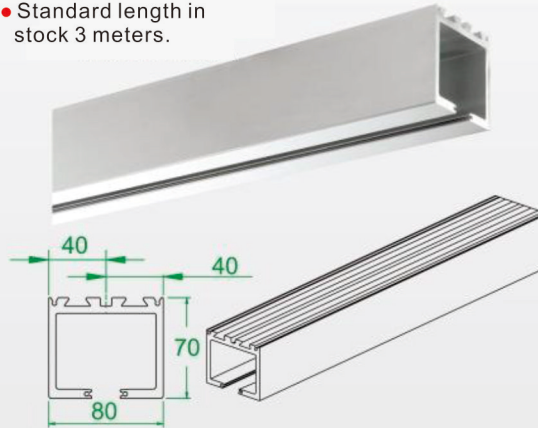

SFW-DR

HEAVY DUTY SLIDING AND FOLDING WALL SYSTEM

NO BOTTOM GUIDE REQUIRED!

Rollers Offset Type **SFW-DR** with last free single swing panel

Max. height:3000mm
Max. width:750mm
Max. weight:80kgs

Accessories For SFW-DR Systems

9125DR

Europrofile cylinder

- For Fixing To DRL-5025B Door Rail Lock.

SWS-80ST

Sliding Track

- Standard length in stock 3 meters.

Base panel

9150

Adjustable free pivot

- Fix to floor and special arm for fix to DR-101 or DR-102 door rail.
- Height adjustable.

9125DR

Top Center Pivot+Lower Part

- Fix in SWS-80ST sliding track with SWS-80LP in the door rail.