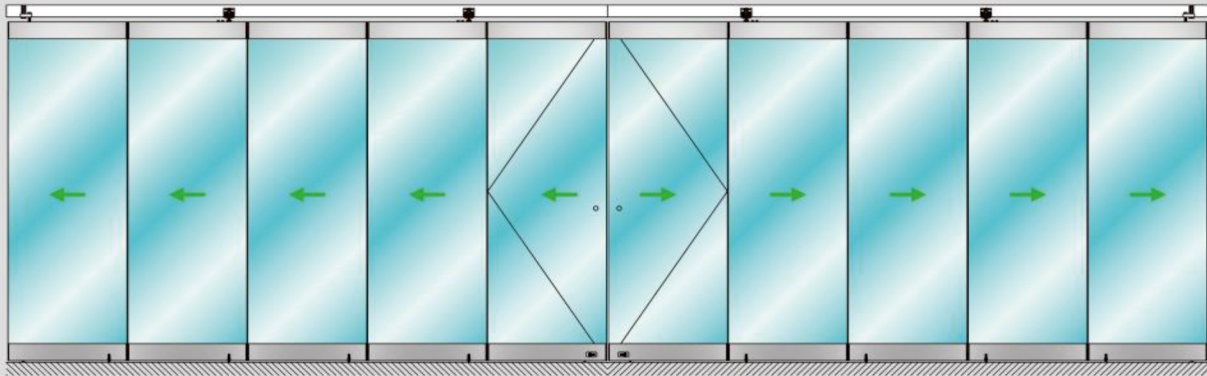

SFW-DR

HEAVY DUTY SLIDING AND FOLDING WALL SYSTEM

NO BOTTOM GUIDE REQUIRED!

Rollers Offset Type **SFW-DR** with last free single swing panel

Max. height:3000mm
Max. width:750mm
Max. weight:80kgs

Accessories For SFW-DR Systems

9125DR

Europrofile cylinder

- For Fixing To DRL-5025B Door Rail Lock.

SWS-80ST

Sliding Track

- Standard length in stock 3 meters.

Base panel

9150

Adjustable free pivot

- Fix to floor and special arm for fix to DR-101 or DR-102 door rail.
- Height adjustable.

9125DR

Top Center Pivot+Lower Part

- Fix in SWS-80ST sliding track with SWS-80LP in the door rail.

FRH-102

Folding Door Roller Hanger

- Fix in DR-102 door rail for sliding door panel.

FDH-102

Folding door hinge with fixing blocks.

DFB-102S

Side flush Bolt

- Fix in DR-101 or DR-102 door rail for locking to the floor with a side knob.